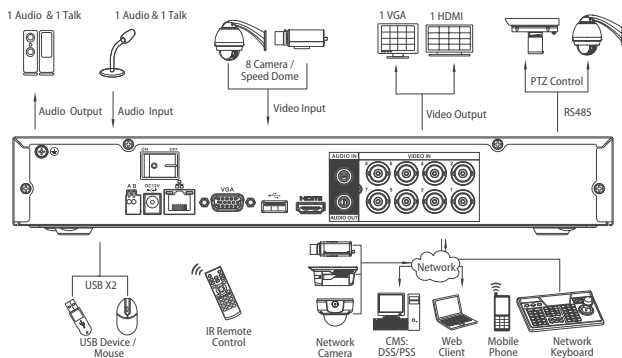

System Connection

* HCVR7108H-V2 as an example

Technical Specifications

Model	DH-HCVR7104H-V2	DH-HCVR7108H-V2
System		
Main Processor	Embedded processor	
Operating System	Embedded LINUX	
Video		
Input	4 channel	8 channel
Standard	HDCVI	1080P/720P HDCVI Camera
	IP	1080P/720P/D1/CIF IP Camera
Audio		
Input	1 channel, RCA	
Output	1 channel, RCA	
Two-way Talk	Reuse audio input/output channel 1	
Display		
Interface	1 HDMI, 1 VGA	
Resolution	1920×1080, 1280×1024, 1280×720, 1024×768	
Display Split	1/4	1/4/8/9
Privacy Masking	4 rectangular zones (each camera)	
OSD	Camera title, Time, Video loss, Camera lock, Motion detection, Recording	
Recording		
Video/Audio Compression	H.264/G.711	
Resolution	1080P(1920×1080)/720P(1280×720)/960H(960×576/960×480)/D1/4CIF(704×576/704×480) / CIF(352×288/352×240) / QCIF(176×144/176×120)	
Record Rate	Main stream	1080P/720P/960H/D1/HD1/2CIF/CIF(1~25/30fps)
	Extra stream	CIF/QCIF(1~25/30fps), D1(1~12/15fps)
Bit Rate	48~6144Kb/s	
Record Mode	Manual, Schedule(Regular(Continuous), MD), Stop	
Record Interval	1~60 min (default: 60 min), Pre-record: 1~30 sec, Post-record: 10~300 sec	
Video Detection		
Trigger Events	Recording, PTZ, Tour, Video Push, Email, FTP, Spot, Snapshot, Buzzer & Screen tips	
Video Detection	Motion Detection, MD Zones: 396(22×18), Video Loss & Camera Blank	
Playback & Backup		
Sync Playback	1/4	1/4/9
Search Mode	Time/Date, MD & Exact search (accurate to second)	
Playback Functions	Play, Pause, Stop, Rewind, Fast play, Slow play, Next file, Previous file, Next camera, Previous camera, Full screen, Repeat, Shuffle, Backup selection, Digital zoom	
Backup Mode	USB Device/Internal SATA burner/Network	
Network		
Ethernet	RJ-45 port (10/100M) HTTP, IPv4/IPv6, TCP/IP, UPNP, RTSP, UDP, SMTP, NTP, DHCP, DNS, PPPOE, DDNS,	
Network Functions	FTP, IP Filter, SNMP, P2P	
Max. User Access	128 users	
Smart Phone	iPhone, iPad, Android, Windows Phone	
Storage		
Internal HDD	1 SATA port, up to 4TB	
Auxiliary Interface		
USB Interface	2 ports(1 Rear), USB2.0	
RS485	1 port, For PTZ Control	
General		
Power Supply	DC12V/2A	DC12V/3A
Power Consumption	10W(without HDD)	
Working Environment	-10°C ~+55°C / 10%~90%RH / 86~106kpa	
Dimension(W×D×H)	Mini 1U, 325mm×255mm×55mm	
Weight	1.5kg (without HDD)