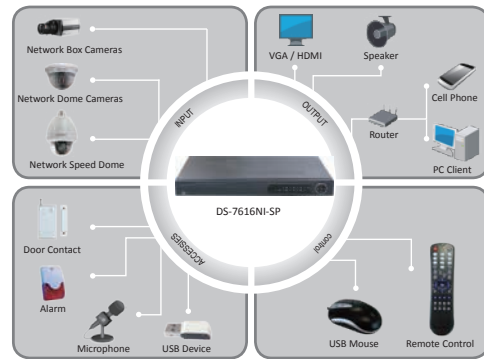

DS-7616NI-SP

Embedded Plug&Play NVR

Key features

- Third-party network cameras supported
- Up to 5MP video recording
- HDMI and VGA output up to 1920×1080P resolution
- 8 independent PoE network interfaces
- Plug & Play
- 8/16-ch synchronous playback
- HDD quota and group management

Rear Panel of DS-7616NI-SP

1. Network Interfaces with PoE function
2. Video out
3. Audio out
4. Audio in
5. RS-232 Interface
6. VGA Interface
7. HDMI Interface
8. LAN Interface
9. RS-485 Interface, Alarm in and Alarm out
10. Power Supply
11. Power Switch
12. USB Interface